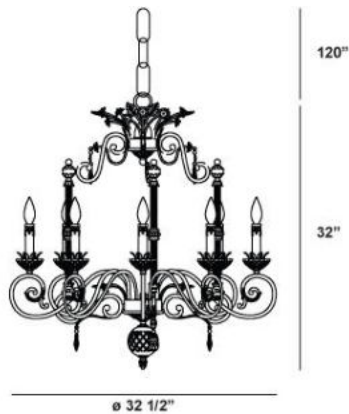

✉ 33 West Beaver Creek Road Richmond Hill
Ontario Canada L4B 1L8

☎ 800.660.5391

☎ 800.660.5390

✉ info@eurofase.com

🌐 www.eurofase.com

DAHLIA , 12-LIGHT CHANDELIER

Product Specifications

Item No.:	14454-011
Height:	32"
Chain / Cord Length:	120"
Diameter:	32.5"
Est. Shipping Weight:	40.70 lbs
No. of Bulbs:	12
Bulb Wattage:	60 watts
Bulb Type:	B10 
Bulb Base:	E12
Bulb Voltage:	120 volts

Options Available

ITEM CODE	FINISH	SHADE
14454-011	antique gold	crystal

Colour / Shades Available

FINISH	SHADE
antique gold	 crystal

Byzantium luxury and style emanates from this opulent family; dusty golden framework enhances an abstract labyrinth of metal designs and crystal gems