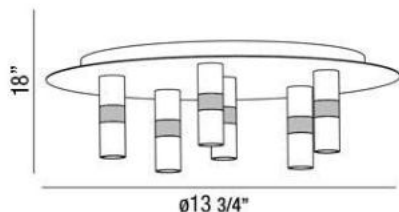

Project Information

Job Name: Canadalite.com Date: _____ Type: _____
Comments: 1 (888) 887-7038