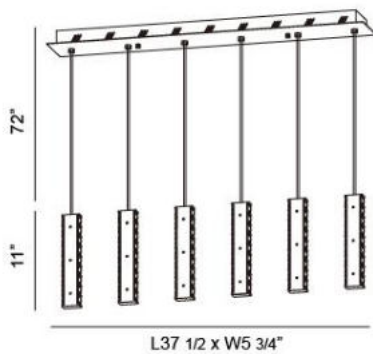

Project Information

Job Name: Canadalite.com Date: _____ Type: _____
Comments: 534 Hood Road, Markham ON L3R 3K9 Email: info@canadalite.com