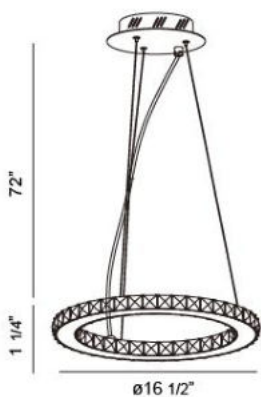

Project Information

Job Name: Canadalite.com Date: _____ Type: _____
Comments: 534 Hood Road, Markham ON L3R 3K9 Email: info@canadalite.com