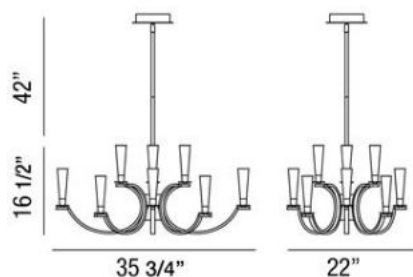

CROMO , 12-LIGHT OVAL CHANDELIER

Product Specifications

Collection:	Illuminations
Item No.:	25636-017
Height:	16.5"
Chain / Cord Length:	42"
Width:	22"
Length:	35.75"
Est. Shipping Weight:	37.82 lbs
No. of Bulbs:	12 Inc.
Bulb Wattage:	20 watts
Bulb Type:	G4 
Bulb Base:	G4
Bulb Voltage:	12 volts

Options Available

ITEM CODE	FINISH	SHADE
25636-017	polished chrome	clear glass

Colour / Shades Available

FINISH	SHADE
polished chrome 	clear glass 

Project Information

Job Name: Canadalite.com Date: _____ Type: _____
 Comments: _____