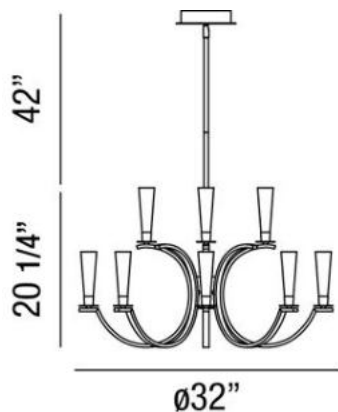

CROMO , 12-LIGHT CHANDELIER

Product Specifications

Collection:	Illuminations
Item No.:	25635-010
Height:	20.25"
Chain / Cord Length:	42"
Diameter:	32"
Est. Shipping Weight:	39.84 lbs
No. of Bulbs:	12 Inc.
Bulb Wattage:	20 watts
Bulb Type:	G4 
Bulb Base:	G4
Bulb Voltage:	12 volts

Options Available

ITEM CODE	FINISH	SHADE
25635-010	polished chrome	clear glass

Colour / Shades Available

FINISH	SHADE
polished chrome 	clear glass 

Project Information

Job Name: Canadalite.com Date: _____ Type: _____
 Comments: _____