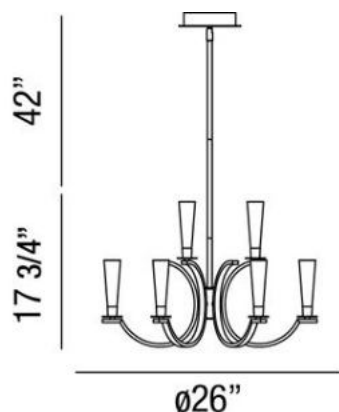

CROMO , 9-LIGHT CHANDELIER

Product Specifications

Collection:	Illuminations
Item No.:	25634-013
Height:	17.75"
Chain / Cord Length:	42"
Diameter:	26"
Est. Shipping Weight:	19.62 lbs
No. of Bulbs:	9 Inc.
Bulb Wattage:	20 watts
Bulb Type:	G4 
Bulb Base:	G4
Bulb Voltage:	12 volts

Options Available

ITEM CODE	FINISH	SHADE
25634-013	polished chrome	clear glass

Colour / Shades Available

FINISH	SHADE
polished chrome 	clear glass 

Project Information

Job Name: Canadalite.com Date: _____ Type: _____
 Comments: _____