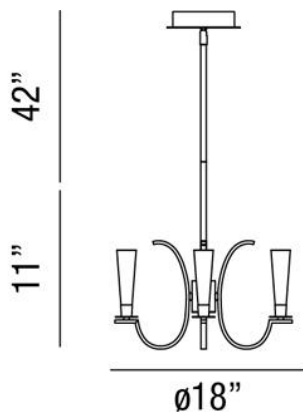

CROMO , 4-LIGHT CHANDELIER

Product Specifications

Collection:	Illuminations
Item No.:	25633-016
Height:	11"
Chain / Cord Length:	42"
Diameter:	18"
Est. Shipping Weight:	14.59 lbs
No. of Bulbs:	4 Inc.
Bulb Wattage:	20 watts
Bulb Type:	G4 
Bulb Base:	G4
Bulb Voltage:	12 volts

Options Available

ITEM CODE	FINISH	SHADE
25633-016	polished chrome	clear glass

Colour / Shades Available

FINISH	SHADE
polished chrome 	clear glass 

Project Information

Job Name: Canadalite.com Date: _____ Type: _____
 Comments: _____