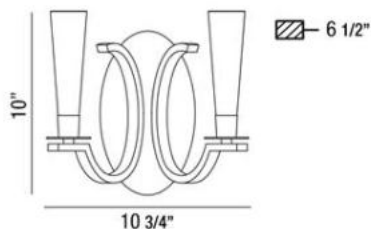

Project Information

Job Name: Canadalite.com   Date: _____   Type: _____
Comments: _____