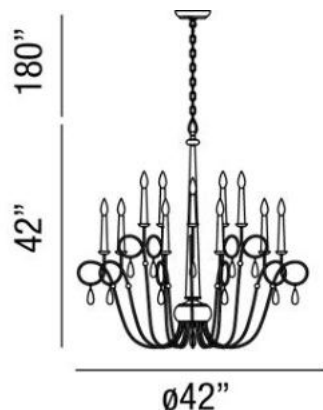

Project Information

Job Name: Canadalite.com Date: _____ Type: _____
Comments: 1 (888) 887-7038, info@canadalite.com