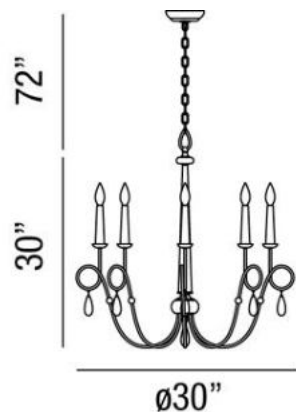

Project Information

Job Name: Canadalite.com Date: _____ Type: _____
Comments: 1 (888) 887-7038, info@canadalite.com