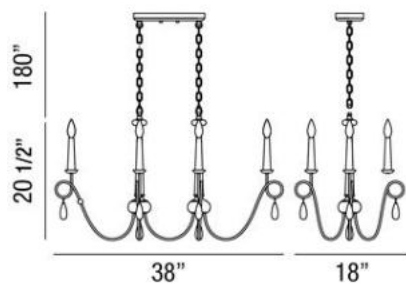

Project Information

Job Name: Canadalite.com Date: _____ Type: _____
Comments: 1 (888) 887-7038, info@canadalite.com