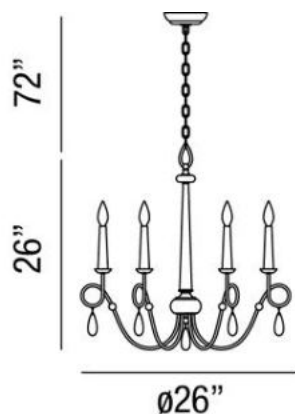

Project Information

Job Name: Canadalite.com Date: _____ Type: _____
Comments: 1 (888) 887-7038, info@canadalite.com