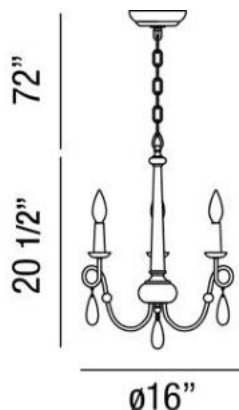

Project Information

Job Name: Canadalite.com Date: _____ Type: _____
Comments: 1 (888) 887-7038, info@canadalite.com