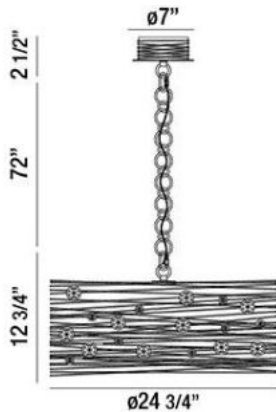

Solid double chromed framework with clear faceted crystal accents

### Product Specifications

Collection:	Illuminations
Item No.:	26343-013
Height:	12.75"
Chain / Cord Length:	72"
Diameter:	24.75"
Est. Shipping Weight:	24.20 lbs
No. of Bulbs:	18 Inc.
Bulb Wattage:	10 watts
Bulb Type:	BI PIN
Bulb Base:	G4
Bulb Voltage:	12 volts