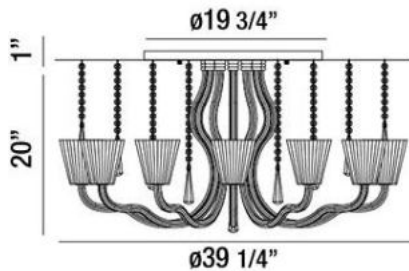

CORATO , 12-LIGHT FLUSHMOUNT

Product Specifications

Collection:	Illuminations
Item No.:	26245-010
Height:	20"
Diameter:	39.25"
Est. Shipping Weight:	72.16 lbs
No. of Bulbs:	12 Inc.
Bulb Wattage:	40 watts
Bulb Type:	G9 
Bulb Base:	G9
Bulb Voltage:	120 volts

Options Available

ITEM CODE	FINISH	SHADE
26245-010	chrome	clear glass

Colour / Shades Available

FINISH	SHADE
chrome <input type="radio"/>	clear glass <input type="radio"/>

Hand blown glass arms elevate crystal shades and strands of crystals that reflect in a mirrored canopy