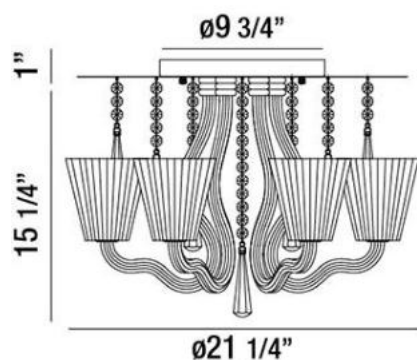

Project Information

Job Name: Canadalite.com Date: _____ Type: _____

Comments: 534 Hood Road, Markham ON L3R 3K9 Email: info@canadalite.com