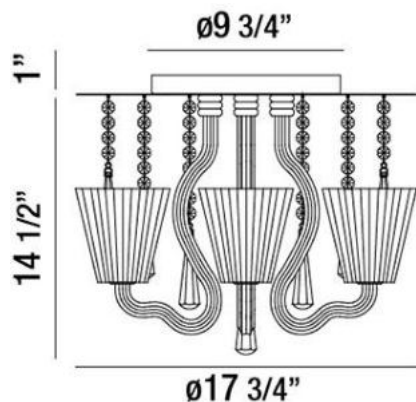

Project Information

Job Name: Canadalite.com Date: _____ Type: _____

Comments: 534 Hood Road, Markham ON L3R 3K9 Email: info@canadalite.com