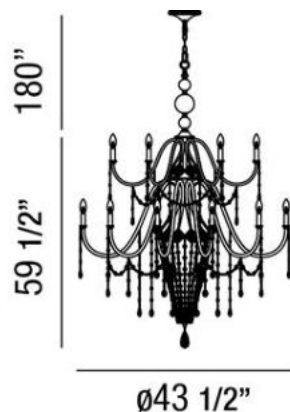

Project Information

Job Name: Canadalite.com Date: _____ Type: _____
Comments: 1 (888) 887-7038, info@canadalite.com