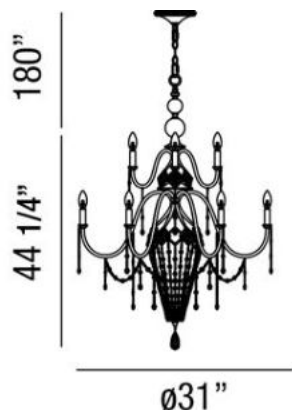

Project Information

Job Name: Canadalite.com Date: _____ Type: _____
Comments: 1 (888) 887-7038, info@canadalite.com