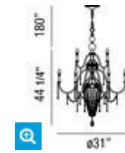

ADDITIONAL IMAGES

LINE ART

Line Art

25630 Line

CH VIDEO

ANTIQUE BRONZE (3)

☐ ANCIENT BRONZE W/ANTIQUE GOLD (3)

GLASS / SHADE / COLOUR

- ☐ 3 TONES METAL CHAIN (4)
- ☐ ACID CLEAR GLASS (1)
- ☐ AGED CHAMPAGNE (3)
- ☐ ALABASTER (6)
- ☐ ALUMINUM (20)
- ☐ ALUMINUM & WHITE INSIDE (1)
- ☐ Amber (145)
- ☐ AMBER CHIFFON W/ WHITE INSIDE (2)

HEIGHT

- ☐ Under 5" (949)
- ☐ 5" - 10" (1186)
- ☐ 10" - 50" (1359)
- ☐ 50" - 100" (156)
- ☐ Over 100" (1)