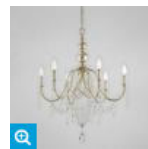

Select Language ▼

Product Search

TO BUY NEWS & EVENTS WISHLIST ? ABOUT CONTACT

CHANDELIER

IDEALIER

PRODUCT SPECIFICATIONS

| | |
|-----------------------|---|
| Item No.: | 25630-015 |
| Height: | 44.25" |
| Chain / Cord Length: | 180" |
| Diameter: | 31" |
| Est. Shipping Weight: | 30.4 lbs |
| No. of Bulbs: | 9 |
| Bulb Wattage: | 60 watts |
| Bulb Type: | B10  |
| Bulb Base: | E12 |
| Bulb Voltage: | 120 volts |

ANCIENT BRONZE W/ANTIQUE GOLD (3)

GLASS / SHADE / COLOUR

- 3 TONES METAL CHAIN (4)
- ACID CLEAR GLASS (1)
- AGED CHAMPAGNE (3)
- ALABASTER (6)
- ALUMINUM (20)
- ALUMINUM & WHITE INSIDE (1)
- Amber (145)
- AMBER CHIFFON W/ WHITE INSIDE (2)

HEIGHT

- Under 5" (949)
- 5" - 10" (1186)
- 10" - 50" (1359)
- 50" - 100" (156)
- Over 100" (1)

WIDTH

- Under 5" (372)

[View Entire Product Collection](#)

25626
COLLANA, 1-LIGHT PENDANT

25627
COLLANA, 4-LIGHT CHANDELIER

25628
COLLANA, 6-LIGHT CHANDELIER

25629
COLLANA, 8-LIGHT OVAL CHANDELIER

25630
COLLANA, 9-LIGHT CHANDELIER

25631
COLLANA, 18-LIGHT CHANDELIER

- 5" - 10" (489)
- 10" - 50" (680)

DIAMETER

- Under 5" (564)
- 5" - 10" (479)
- 10" - 25" (659)
- Over 25" (411)