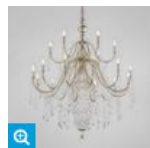

Select Language ▼

Product Search

TO BUY NEWS & EVENTS WISHLIST ? ABOUT CONTACT

CHANDELIER

IDEALIER

PRODUCT SPECIFICATIONS

| | |
|-----------------------|---|
| Item No.: | 25630-015 |
| Height: | 44.25" |
| Chain / Cord Length: | 180" |
| Diameter: | 31" |
| Est. Shipping Weight: | 30.4 lbs |
| No. of Bulbs: | 9 |
| Bulb Wattage: | 60 watts |
| Bulb Type: | B10  |
| Bulb Base: | E12 |
| Bulb Voltage: | 120 volts |

ANCIENT BRONZE W/ANTIQUE GOLD (3)

GLASS / SHADE / COLOUR

- 3 TONES METAL CHAIN (4)
- ACID CLEAR GLASS (1)
- AGED CHAMPAGNE (3)
- ALABASTER (6)
- ALUMINUM (20)
- ALUMINUM & WHITE INSIDE (1)
- Amber (145)
- AMBER CHIFFON W/ WHITE INSIDE (2)

HEIGHT

- Under 5" (949)
- 5" - 10" (1186)
- 10" - 50" (1359)
- 50" - 100" (156)
- Over 100" (1)

WIDTH

- Under 5" (372)

[View Entire Product Collection](#)

25626
COLLANA, 1-LIGHT PENDANT

25627
COLLANA, 4-LIGHT CHANDELIER

25628
COLLANA, 6-LIGHT CHANDELIER

25629
COLLANA, 8-LIGHT OVAL CHANDELIER

25630
COLLANA, 9-LIGHT CHANDELIER

25631
COLLANA, 18-LIGHT CHANDELIER

- 5" - 10" (489)
- 10" - 50" (680)

DIAMETER

- Under 5" (564)
- 5" - 10" (479)
- 10" - 25" (659)
- Over 25" (411)