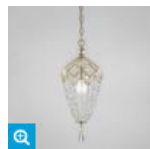

Select Language ▼

Product Search

TO BUY NEWS & EVENTS WISHLIST ? ABOUT CONTACT

CHANDELIER

IDEALIER

PRODUCT SPECIFICATIONS

| | |
|-----------------------|---|
| Item No.: | 25630-015 |
| Height: | 44.25" |
| Chain / Cord Length: | 180" |
| Diameter: | 31" |
| Est. Shipping Weight: | 30.4 lbs |
| No. of Bulbs: | 9 |
| Bulb Wattage: | 60 watts |
| Bulb Type: | B10  |
| Bulb Base: | E12 |
| Bulb Voltage: | 120 volts |

ANCIENT BRONZE W/ANTIQUE GOLD (3)

GLASS / SHADE / COLOUR

- 3 TONES METAL CHAIN (4)
- ACID CLEAR GLASS (1)
- AGED CHAMPAGNE (3)
- ALABASTER (6)
- ALUMINUM (20)
- ALUMINUM & WHITE INSIDE (1)
- Amber (145)
- AMBER CHIFFON W/ WHITE INSIDE (2)

HEIGHT

- Under 5" (949)
- 5" - 10" (1186)
- 10" - 50" (1359)
- 50" - 100" (156)
- Over 100" (1)

WIDTH

- Under 5" (372)

[View Entire Product Collection](#)

25626
COLLANA, 1-LIGHT PENDANT

25627
COLLANA, 4-LIGHT CHANDELIER