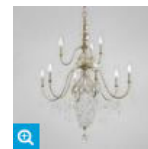

Select Language ▼

Product Search

TO BUY NEWS & EVENTS WISHLIST ? ABOUT CONTACT

CHANDELIER

IDEALIER

PRODUCT SPECIFICATIONS

| | |
|-----------------------|---|
| Item No.: | 25630-015 |
| Height: | 44.25" |
| Chain / Cord Length: | 180" |
| Diameter: | 31" |
| Est. Shipping Weight: | 30.4 lbs |
| No. of Bulbs: | 9 |
| Bulb Wattage: | 60 watts |
| Bulb Type: | B10  |
| Bulb Base: | E12 |
| Bulb Voltage: | 120 volts |

ANCIENT BRONZE W/ANTIQUE GOLD (3)

GLASS / SHADE / COLOUR

- 3 TONES METAL CHAIN (4)
- ACID CLEAR GLASS (1)
- AGED CHAMPAGNE (3)
- ALABASTER (6)
- ALUMINUM (20)
- ALUMINUM & WHITE INSIDE (1)
- Amber (145)
- AMBER CHIFFON W/ WHITE INSIDE (2)

HEIGHT

- Under 5" (949)
- 5" - 10" (1186)
- 10" - 50" (1359)
- 50" - 100" (156)
- Over 100" (1)

WIDTH

- Under 5" (372)

[View Entire Product Collection](#)

25626
COLLANA, 1-LIGHT PENDANT

25627
COLLANA, 4-LIGHT CHANDELIER

25628
COLLANA, 6-LIGHT CHANDELIER

25629
COLLANA, 8-LIGHT OVAL CHANDELIER

25630
COLLANA, 9-LIGHT CHANDELIER

25631
COLLANA, 18-LIGHT CHANDELIER

- 5" - 10" (489)
- 10" - 50" (680)

DIAMETER

- Under 5" (564)
- 5" - 10" (479)
- 10" - 25" (659)
- Over 25" (411)