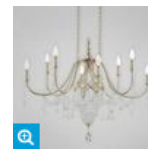

Select Language ▼

Product Search

TO BUY NEWS & EVENTS WISHLIST ? ABOUT CONTACT

CHANDELIER

IDEALIER

PRODUCT SPECIFICATIONS

| | |
|-----------------------|---|
| Item No.: | 25630-015 |
| Height: | 44.25" |
| Chain / Cord Length: | 180" |
| Diameter: | 31" |
| Est. Shipping Weight: | 30.4 lbs |
| No. of Bulbs: | 9 |
| Bulb Wattage: | 60 watts |
| Bulb Type: | B10  |
| Bulb Base: | E12 |
| Bulb Voltage: | 120 volts |

ANCIENT BRONZE W/ANTIQUE GOLD (3)

GLASS / SHADE / COLOUR

- 3 TONES METAL CHAIN (4)
- ACID CLEAR GLASS (1)
- AGED CHAMPAGNE (3)
- ALABASTER (6)
- ALUMINUM (20)
- ALUMINUM & WHITE INSIDE (1)
- Amber (145)
- AMBER CHIFFON W/ WHITE INSIDE (2)

HEIGHT

- Under 5" (949)
- 5" - 10" (1186)
- 10" - 50" (1359)
- 50" - 100" (156)
- Over 100" (1)

WIDTH

- Under 5" (372)

[View Entire Product Collection](#)

25626
COLLANA, 1-LIGHT PENDANT

25627
COLLANA, 4-LIGHT CHANDELIER

25628
COLLANA, 6-LIGHT CHANDELIER

25629
COLLANA, 8-LIGHT OVAL CHANDELIER

25630
COLLANA, 9-LIGHT CHANDELIER

25631
COLLANA, 18-LIGHT CHANDELIER

- 5" - 10" (489)
- 10" - 50" (680)

DIAMETER

- Under 5" (564)
- 5" - 10" (479)
- 10" - 25" (659)
- Over 25" (411)