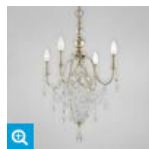

Select Language ▼

Product Search

TO BUY NEWS & EVENTS WISHLIST ? ABOUT CONTACT

CHANDELIER

IDEALIER

PRODUCT SPECIFICATIONS

| | |
|-----------------------|---|
| Item No.: | 25630-015 |
| Height: | 44.25" |
| Chain / Cord Length: | 180" |
| Diameter: | 31" |
| Est. Shipping Weight: | 30.4 lbs |
| No. of Bulbs: | 9 |
| Bulb Wattage: | 60 watts |
| Bulb Type: | B10  |
| Bulb Base: | E12 |
| Bulb Voltage: | 120 volts |

ANCIENT BRONZE W/ANTIQUE GOLD (3)

GLASS / SHADE / COLOUR

- 3 TONES METAL CHAIN (4)
- ACID CLEAR GLASS (1)
- AGED CHAMPAGNE (3)
- ALABASTER (6)
- ALUMINUM (20)
- ALUMINUM & WHITE INSIDE (1)
- Amber (145)
- AMBER CHIFFON W/ WHITE INSIDE (2)

HEIGHT

- Under 5" (949)
- 5" - 10" (1186)
- 10" - 50" (1359)
- 50" - 100" (156)
- Over 100" (1)

WIDTH

- Under 5" (372)

[View Entire Product Collection](#)

25626
COLLANA, 1-LIGHT PENDANT

25627
COLLANA, 4-LIGHT CHANDELIER

25628
COLLANA, 6-LIGHT CHANDELIER

25629
COLLANA, 8-LIGHT OVAL CHANDELIER

25630
COLLANA, 9-LIGHT CHANDELIER

25631
COLLANA, 18-LIGHT CHANDELIER

- 5" - 10" (489)
- 10" - 50" (680)

DIAMETER

- Under 5" (564)
- 5" - 10" (479)
- 10" - 25" (659)
- Over 25" (411)