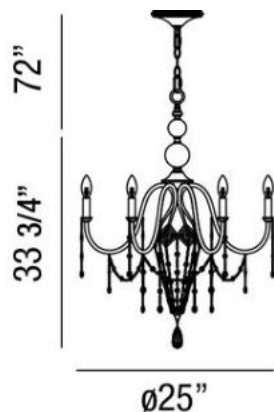

Project Information

Job Name: Canadalite.com Date: _____ Type: _____
Comments: 1 (888) 887-7038, info@canadalite.com