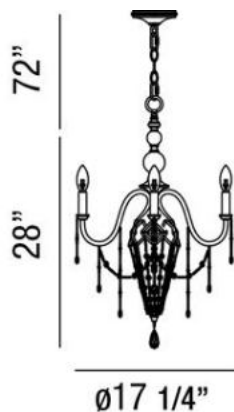

Project Information

Job Name: Canadalite.com Date: _____ Type: _____
Comments: 1 (888) 887-7038, info@canadalite.com