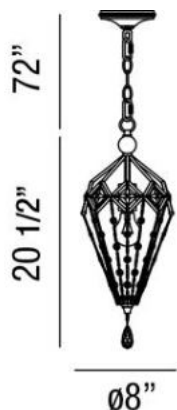

Project Information

Job Name: Canadalite.com Date: _____ Type: _____
Comments: 1 (888) 887-7038, info@canadalite.com