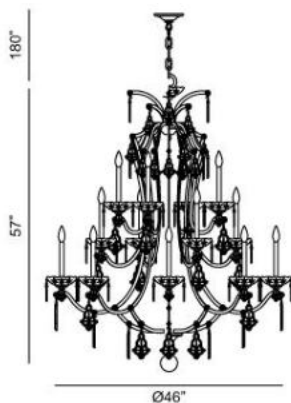

✉ 33 West Beaver Creek Road Richmond Hill
Ontario Canada L4B 1L8

☎ 800.660.5391

☎ 800.660.5390

✉ info@eurofase.com

🌐 www.eurofase.com

COLETTE , 16-LIGHT CHANDELIER

Product Specifications

Item No.: 20309-015
 Height: 57"
 Chain / Cord Length: 180"
 Width: 46"
 Diameter: 46"
 Est. Shipping Weight: 81.75 lbs
 No. of Bulbs: 16
 Bulb Wattage: 60 watts
 Bulb Type: B10 
 Bulb Base: E12
 Bulb Voltage: 120 volts

Options Available

ITEM CODE	FINISH	SHADE
20309-015	bronze	n/a

Colour / Shades Available

FINISH	SHADE
bronze	n/a

Overflowing with the heritage of the European canvas the Colette collection wrought iron hand finished aged bronze frame is filled with the sparkle of the Old World polished cut crystal and delicately placed bobeches.