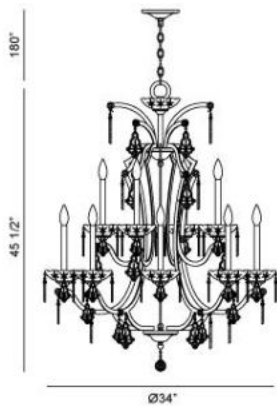

Project Information

Job Name: Canadalite.com Date: _____ Type: _____

Comments: 1 (888) 887-7038, info@canadalite.com