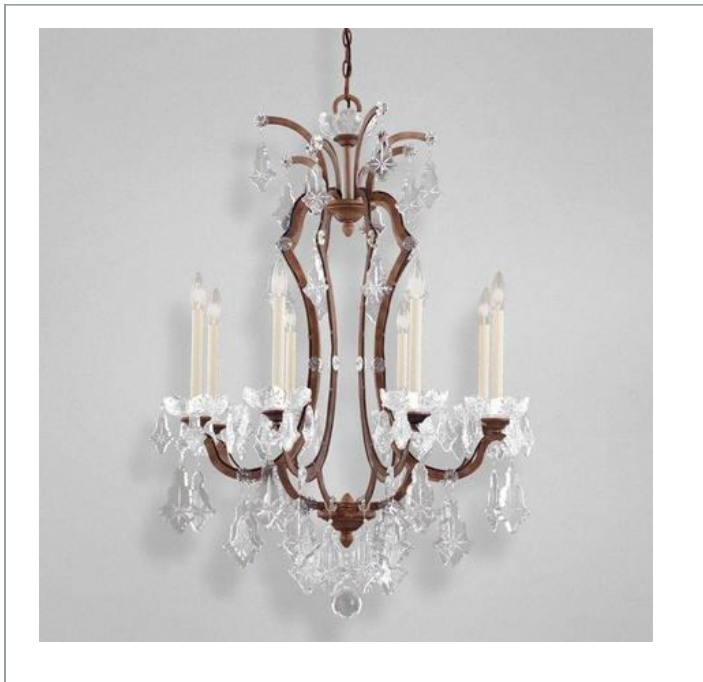

✉ 33 West Beaver Creek Road Richmond Hill
 Ontario Canada L4B 1L8
 ☎ 800.660.5391
 ☎ 800.660.5390
 📧 info@eurofase.com
 🌐 www.eurofase.com

COLETTE , 8-LIGHT CHANDELIER

Product Specifications

Item No.: 20307-011
 Height: 42.5"
 Chain / Cord Length: 72"
 Diameter: 30"
 Est. Shipping Weight: 45.76 lbs
 No. of Bulbs: 8
 Bulb Wattage: 60 watts
 Bulb Type: B10 
 Bulb Base: E12
 Bulb Voltage: 120 volts

Options Available

ITEM CODE	FINISH	SHADE
20307-011	bronze	n/a

Colour / Shades Available

FINISH	SHADE
bronze	n/a

Overflowing with the heritage of the European canvas the Colette collection wrought iron hand finished aged bronze frame is filled with the sparkle of the Old World polished cut crystal and delicately placed bobeches.