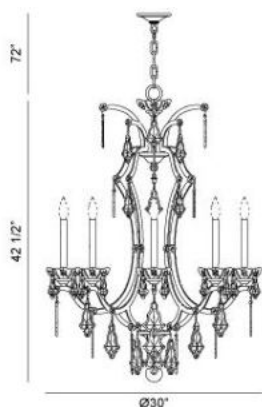

✉ 33 West Beaver Creek Road Richmond Hill
 Ontario Canada L4B 1L8
 ☎ 800.660.5391
 ☎ 800.660.5390
 📧 info@eurofase.com
 🌐 www.eurofase.com

COLETTE , 8-LIGHT CHANDELIER

Product Specifications

Item No.: 20307-011
 Height: 42.5"
 Chain / Cord Length: 72"
 Diameter: 30"
 Est. Shipping Weight: 45.76 lbs
 No. of Bulbs: 8
 Bulb Wattage: 60 watts
 Bulb Type: B10 
 Bulb Base: E12
 Bulb Voltage: 120 volts

Options Available

ITEM CODE	FINISH	SHADE
20307-011	bronze	n/a

Colour / Shades Available

FINISH	SHADE
bronze	n/a

Overflowing with the heritage of the European canvas the Colette collection wrought iron hand finished aged bronze frame is filled with the sparkle of the Old World polished cut crystal and delicately placed bobeches.