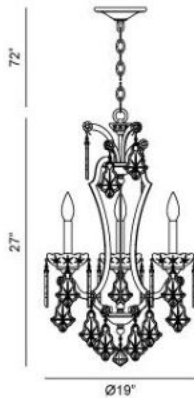

✉ 33 West Beaver Creek Road Richmond Hill
Ontario Canada L4B 1L8

☎ 800.660.5391

☎ 800.660.5390

✉ info@eurofase.com

🌐 www.eurofase.com

COLETTE , 3-LIGHT CHANDELIER

Product Specifications

Item No.:	20306-014
Height:	27"
Chain / Cord Length:	72"
Width:	19"
Diameter:	19"
Est. Shipping Weight:	16.02 lbs
No. of Bulbs:	3
Bulb Wattage:	60 watts
Bulb Type:	B10 
Bulb Base:	E12
Bulb Voltage:	120 volts

Options Available

ITEM CODE	FINISH	SHADE
20306-014	bronze	n/a

Colour / Shades Available

FINISH	SHADE
bronze	n/a

Overflowing with the heritage of the European canvas the Colette collection wrought iron hand finished aged bronze frame is filled with the sparkle of the Old World polished cut crystal and delicately placed bobeches.