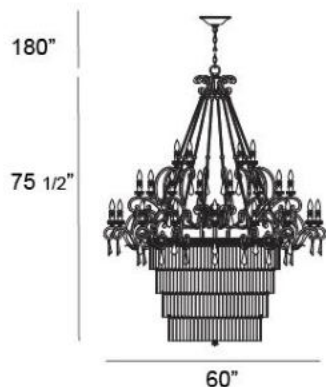

Project Information

Job Name: Canadalite.com Date: _____ Type: _____

Comments: _____