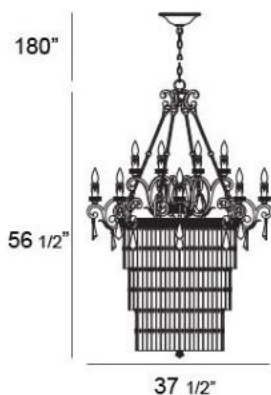

Project Information

Job Name: Canadalite.com Date: _____ Type: _____
Comments: _____