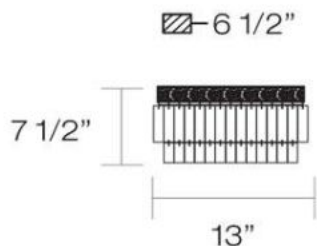

Project Information

Job Name: Canadalite.com Date: _____ Type: _____
Comments: _____