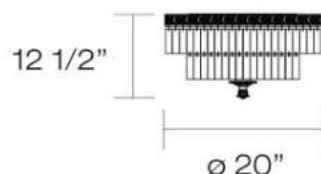

Project Information

Job Name: Canadalite.com Date: _____ Type: _____
Comments: _____