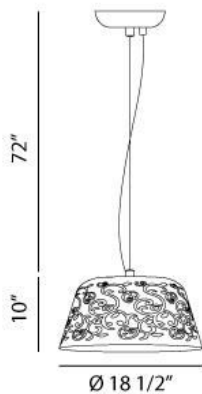

CIRO , 3-LIGHT PENDANT

Product Specifications

Collection:	Illuminations
Item No.:	17526-036
Height:	10"
Chain / Cord Length:	72"
Width:	18.5"
Length:	18.5"
Diameter:	18.5"
Est. Shipping Weight:	22.66 lbs
No. of Bulbs:	3
Bulb Wattage:	60 watts
Bulb Type:	A19 
Bulb Base:	E26
Bulb Voltage:	120 volts

Options Available

ITEM CODE	FINISH	SHADE
17526-036	chrome	red
17526-012	chrome	black
17526-029	chrome	white

Colour / Shades Available

FINISH	SHADE
chrome	 red
chrome	 black
chrome	 white

Sophisticated inlaid designs are artistically arranged in a labyrinthine pattern across the width of the glossed drum shade. Bold patterns and opaque glass allow light to radiate with a brilliance that is both trendy and unique.