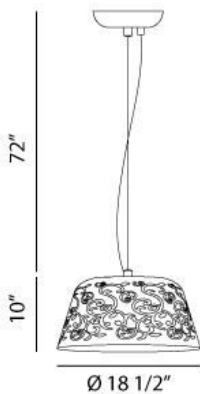

CIRO , 3-LIGHT PENDANT

Product Specifications

Collection:	Illuminations
Item No.:	17526-029
Height:	10"
Chain / Cord Length:	72"
Width:	18.5"
Length:	18.5"
Diameter:	18.5"
Est. Shipping Weight:	22.66 lbs
No. of Bulbs:	3
Bulb Wattage:	60 watts
Bulb Type:	A19 
Bulb Base:	E26
Bulb Voltage:	120 volts

Options Available

ITEM CODE	FINISH	SHADE
17526-036	chrome	red
17526-012	chrome	black
17526-029	chrome	white

Colour / Shades Available

FINISH	SHADE
chrome	 red
chrome	 black
chrome	 white

Sophisticated inlaid designs are artistically arranged in a labyrinthine pattern across the width of the glossed drum shade. Bold patterns and opaque glass allow light to radiate with a brilliance that is both trendy and unique.