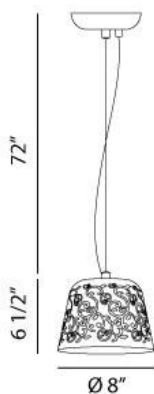

CIRO , 1-LIGHT PENDANT

Product Specifications

Collection:	Illuminations
Item No.:	17525-039
Height:	6.5"
Chain / Cord Length:	72"
Diameter:	8"
Est. Shipping Weight:	4.20 lbs
No. of Bulbs:	1
Bulb Wattage:	60 watts
Bulb Type:	A19 
Bulb Base:	E26
Bulb Voltage:	120 volts

Options Available

ITEM CODE	FINISH	SHADE
17525-015	chrome	black
17525-022	chrome	white
17525-039	chrome	red

Colour / Shades Available

FINISH	SHADE
chrome	 black
chrome	 white
chrome	 red

Sophisticated inlaid designs are artistically arranged in a labyrinthine pattern across the width of the glossed drum shade. Bold patterns and opaque glass allow light to radiate with a brilliance that is both trendy and unique.