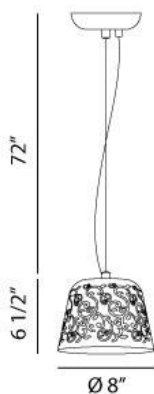

CIRO , 1-LIGHT PENDANT

Product Specifications

Collection:	Illuminations
Item No.:	17525-022
Height:	6.5"
Chain / Cord Length:	72"
Diameter:	8"
Est. Shipping Weight:	4.20 lbs
No. of Bulbs:	1
Bulb Wattage:	60 watts
Bulb Type:	A19 
Bulb Base:	E26
Bulb Voltage:	120 volts

Options Available

ITEM CODE	FINISH	SHADE
17525-015	chrome	black
17525-022	chrome	white
17525-039	chrome	red

Colour / Shades Available

FINISH	SHADE
chrome 	black 
chrome 	white 
chrome 	red 

Sophisticated inlaid designs are artistically arranged in a labyrinthine pattern across the width of the glossed drum shade. Bold patterns and opaque glass allow light to radiate with a brilliance that is both trendy and unique.