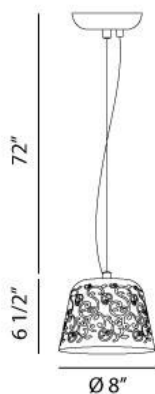

CIRO , 1-LIGHT PENDANT

Product Specifications

Collection:	Illuminations
Item No.:	17525-015
Height:	6.5"
Chain / Cord Length:	72"
Diameter:	8"
Est. Shipping Weight:	4.20 lbs
No. of Bulbs:	1
Bulb Wattage:	60 watts
Bulb Type:	A19 
Bulb Base:	E26
Bulb Voltage:	120 volts

Options Available

ITEM CODE	FINISH	SHADE
17525-015	chrome	black
17525-022	chrome	white
17525-039	chrome	red

Colour / Shades Available

FINISH	SHADE
chrome 	black 
chrome 	white 
chrome 	red 

Sophisticated inlaid designs are artistically arranged in a labyrinthine pattern across the width of the glossed drum shade. Bold patterns and opaque glass allow light to radiate with a brilliance that is both trendy and unique.