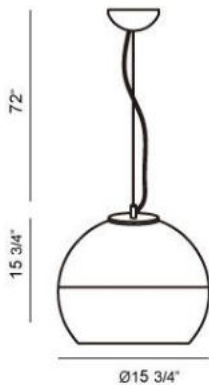

CHROMOS , 1-LIGHT LARGE PENDANT

Product Specifications

Collection:	Illuminations
Item No.:	20455-019
Height:	15.75"
Chain / Cord Length:	72"
Diameter:	15.75"
Est. Shipping Weight:	9.28 lbs
No. of Bulbs:	1
Bulb Wattage:	100 watts
Bulb Type:	A19 
Bulb Base:	E26
Bulb Voltage:	120 volts

Options Available

ITEM CODE	FINISH	SHADE
20455-019	chrome	half chrome/half glass

Colour / Shades Available

FINISH	SHADE
chrome	half chrome/half glass

An architectural collection of globes providing a general glow of light through this concealed source.