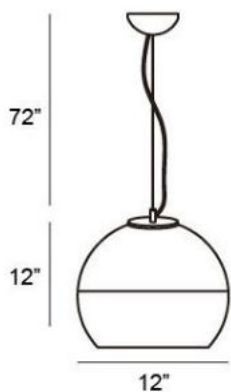

Project Information

Job Name: Canadalite.com Date: _____ Type: _____
Comments: 1 (888) 887-7038, info@canadalite.com