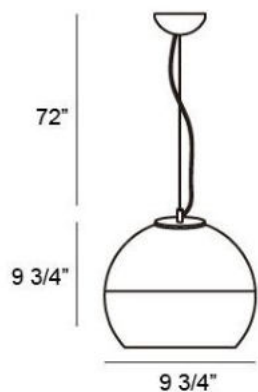

An architectural collection of globes providing a general glow of light through this concealed source.

CHROMOS , 1-LIGHT SMALL PENDANT

Product Specifications

Collection:	Illuminations
Item No.:	20453-015
Height:	9.75"
Chain / Cord Length:	72"
Diameter:	9.75"
Est. Shipping Weight:	4.14 lbs
No. of Bulbs:	1
Bulb Wattage:	100 watts
Bulb Type:	A19
Bulb Base:	E26
Bulb Voltage:	120 volts

Options Available

ITEM CODE	FINISH	SHADE
20453-015	chrome	half chrome/half glass

Colour / Shades Available

FINISH	SHADE
chrome	half chrome/half glass

Project Information

Job Name: Canadalite.com Date: _____ Type: _____
Comments: 1 (888) 887-7038, info@canadalite.com