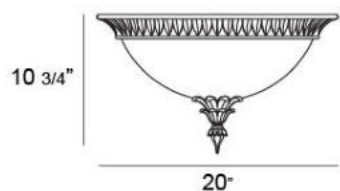

✉ 33 West Beaver Creek Road Richmond Hill
 Ontario Canada L4B 1L8
 ☎ 800.660.5391
 ☎ 800.660.5390
 📧 info@eurofase.com
 🌐 www.eurofase.com

CHARINGTON , 3-LIGHT FLUSHMOUNT

Product Specifications

Item No.: 16528-017
 Height: 10.75"
 Diameter: 20"
 Est. Shipping Weight: 15.84 lbs
 No. of Bulbs: 3
 Bulb Wattage: 60 watts
 Bulb Type: B10 
 Bulb Base: E12
 Bulb Voltage: 120 volts

Options Available

ITEM CODE	FINISH	SHADE
16528-017	bronze	indian scavo

Colour / Shades Available

FINISH	SHADE
bronze	indian scavo

Opulent light spills forth from these candelabra style lights. Bronzed mahogany iron is contrasted with a sienna base and golden-white embossed leaflets. A must for any room requiring a refined aesthetic look.