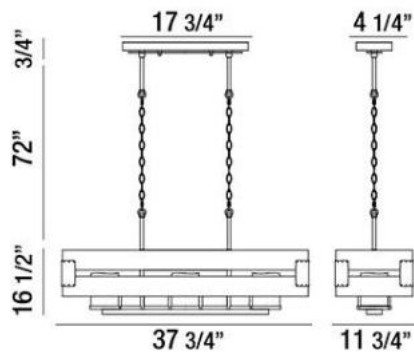

Project Information

Job Name: Canadalite.com Date: _____ Type: _____

Comments: 534 Hood Road, Markham ON L3R 3K9 Email: info@canadalite.com