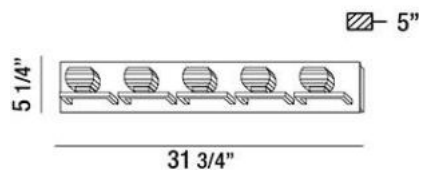

Project Information

Job Name: Canadalite.com Date: _____ Type: _____
Comments: 534 Hood Road, Markham ON L3R 3K9 Email: info@canadalite.com