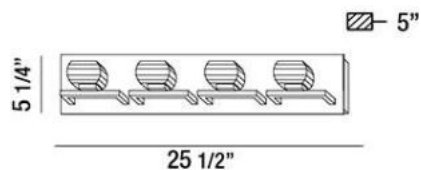

Project Information

Job Name: Canadalite.com Date: _____ Type: _____
Comments: 534 Hood Road, Markham ON L3R 3K9 Email: info@canadalite.com