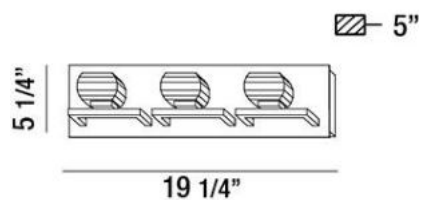

Project Information

Job Name: Canadalite.com Date: _____ Type: _____

Comments: 534 Hood Road, Markham ON L3R 3K9 Email: info@canadalite.com