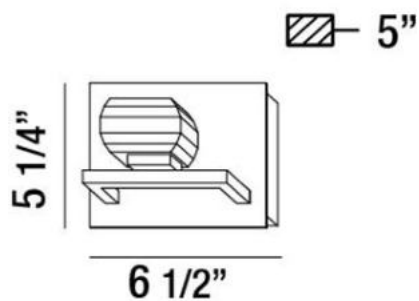

Project Information

Job Name: Canadalite.com Date: _____ Type: _____

Comments: 534 Hood Road, Markham ON L3R 3K9 Email: info@canadalite.com