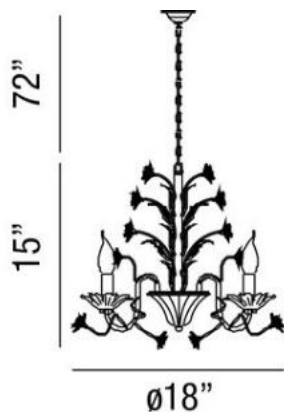

Project Information

Job Name: Canadalite.com   Date: _____   Type: _____
Comments: _____