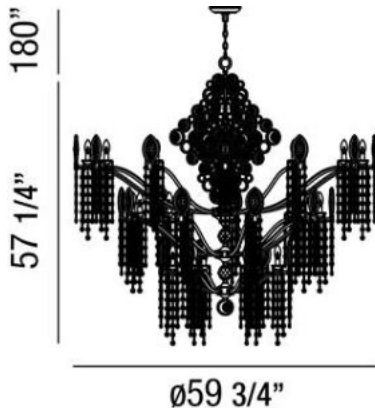

Project Information

Job Name: Canadalite.com Date: _____ Type: _____

Comments: 1 (888) 887-7038, info@canadalite.com