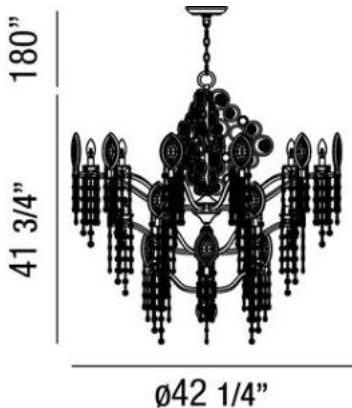

Project Information

Job Name: Canadalite.com Date: _____ Type: _____

Comments: 1 (888) 887-7038, info@canadalite.com