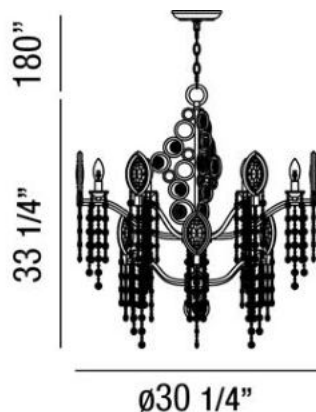

CAPRI , 9-LIGHT CHANDELIER

Product Specifications

Collection: Illuminations
 Item No.: 25656-015
 Height: 33.25"
 Chain / Cord Length: 180"
 Diameter: 30.25"
 Est. Shipping Weight: 40.24 lbs
 No. of Bulbs: 9
 Bulb Wattage: 60 watts
 Bulb Type: B10 
 Bulb Base: E12
 Bulb Voltage: 120 volts

Options Available

ITEM CODE	FINISH	SHADE
25656-015	bronze	clear crystal

Colour / Shades Available

FINISH	SHADE
bronze	clear crystal

Project Information

Job Name: Canadalite.com Date: _____ Type: _____
 Comments: 1 (888) 887-7038, info@canadalite.com